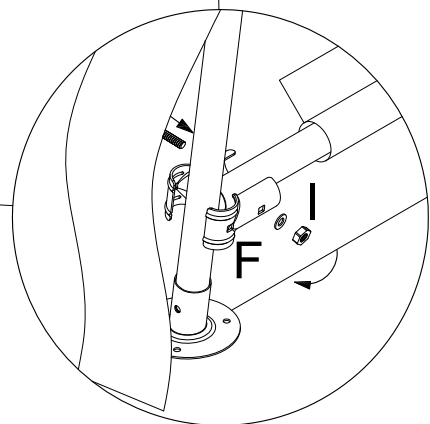

### Features:

- 6' x 8' | 1.5" x 38mm POWDER COATED STEEL frame
- Horizontal side support bars for additional stability
- 180 gram tan polyethylene cover
- Fully Enclosed: 1 -Piece Top and Sides
- Removable Front wall
- Front End wall with Roll Up Door (three zippers)
- Solid rear end wall
- Metal Foot pad

# 6' x 8' Storage Shed

Door Width: 37.4  
Door Height: 68.9"

**Brown Powder Coat Pipe & Fittings**

PART	ILLUSTRATION	QTY
A	<p>400701601</p>  <p>24.2" Long / 61.5cm - 1.5" diameter Straight Pipe</p>	4
B	<p>400701602</p>  <p>49" Long / 124.5cm - 1.5" diameter Straight Pipe</p>	5
C	<p>400701603</p>  <p>49" Long / 124.5cm - 1.5" diameter Straight Pipe with Swedge end</p>	9
D	<p>400701604</p>  <p>20.8" Long / 53cm - 1.5" diameter Straight Pipe</p>	4
E	<p>400701605</p>  <p>3 Way Shed Fitting for 1.5" diameter pipe</p>	6
F	<p>400701606</p>  <p>Angled metal footpad for 1.5" diameter pipe</p>	4
G	<p>400701680</p> 	8
H	<p>400701682</p>  <p>Bolt with Washer used 1/2" socket</p>	4
I	<p>400701683</p>  <p>Lock Bolt with Washer and Nut uses 1/2" socket</p>	4
J	<p>070019907</p>  <p>8" Ball Bungees</p>	24
L	<p>070142008</p>  <p>1 - Piece Cover with Sides and End Wall</p>	1
M	<p>070341008</p>  <p>Front End Wall with Zippered Roll Up Door</p>	1

1.

2.

3.

4.

5.

6.

7.