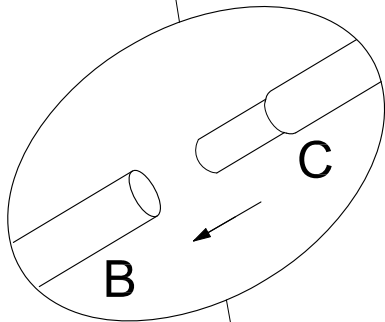

# 6' x 8' Storage Shed

Door Width: 37.4  
Door Height: 68.9"

**Brown Powder Coat Pipe & Fittings**

PART	ILLUSTRATION	QTY
A	<p>400701601</p>  <p>24.2" Long / 61.5cm - 1.5" diameter Straight Pipe</p>	4
B	<p>400701602</p>  <p>49" Long / 124.5cm - 1.5" diameter Straight Pipe</p>	5
C	<p>400701603</p>  <p>49" Long / 124.5cm - 1.5" diameter Straight Pipe with Swedge end</p>	9
D	<p>400701604</p>  <p>20.8" Long / 53cm - 1.5" diameter Straight Pipe</p>	4
E	<p>400701605</p>  <p>3 Way Shed Fitting for 1.5" diameter pipe</p>	6
F	<p>400701606</p>  <p>Angled metal footpad for 1.5" diameter pipe</p>	4
G	<p>400701680</p> 	8
H	<p>400701682</p>  <p>Bolt with Washer used 1/2" socket</p>	4
I	<p>400701683</p>  <p>Lock Bolt with Washer and Nut uses 1/2" socket</p>	4
J	<p>070019907</p>  <p>8" Ball Bungees</p>	24
L	<p>070142008</p>  <p>1 - Piece Cover with Sides and End Wall</p>	1
M	<p>070341008</p>  <p>Front End Wall with Zippered Roll Up Door</p>	1

1.

2.

3.

4.

5.

6.

7.