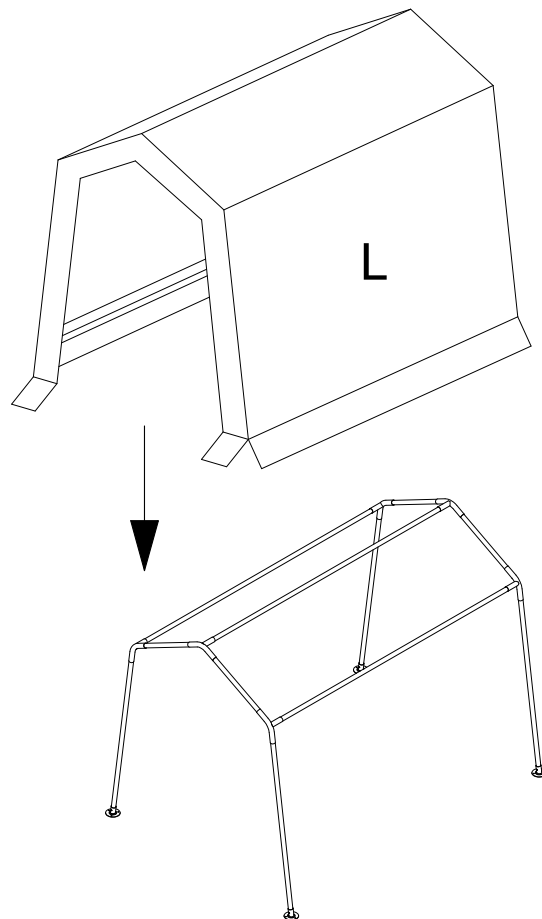

### Features:

- 6' x 8' | 1.5" x 38mm POWDER COATED STEEL frame
- Horizontal side support bars for additional stability
- 180 gram tan polyethylene cover
- Fully Enclosed: 1 -Piece Top and Sides
- Removable Front wall
- Front End wall with Roll Up Door (three zippers)
- Solid rear end wall
- Metal Foot pad

Box Dimension: 50.8" x 13"x 9.8"  
75 lbs.

The Storage Shed offers superior protection from rain, sun and snow. Great for storing garden tools, mowers, snow blowers, snowmobiles, ATVs, pool items, or anything you need to store out of sight.

# 6' x 8' Storage Shed

Door Width: 37.4  
Door Height: 68.9"

**Brown Powder Coat Pipe & Fittings**

PART	ILLUSTRATION	QTY
A	<p>400701601</p>  <p>24.2" Long / 61.5cm - 1.5" diameter Straight Pipe</p>	4
B	<p>400701602</p>  <p>49" Long / 124.5cm - 1.5" diameter Straight Pipe</p>	5
C	<p>400701603</p>  <p>49" Long / 124.5cm - 1.5" diameter Straight Pipe with Swedge end</p>	9
D	<p>400701604</p>  <p>20.8" Long / 53cm - 1.5" diameter Straight Pipe</p>	4
E	<p>400701605</p>  <p>3 Way Shed Fitting for 1.5" diameter pipe</p>	6
F	<p>400701606</p>  <p>Angled metal footpad for 1.5" diameter pipe</p>	4
G	<p>400701680</p> 	8
H	<p>400701682</p>  <p>Bolt with Washer used 1/2" socket</p>	4
I	<p>400701683</p>  <p>Lock Bolt with Washer and Nut uses 1/2" socket</p>	4
J	<p>070019907</p>  <p>8" Ball Bungees</p>	24
L	<p>070142008</p>  <p>1 - Piece Cover with Sides and End Wall</p>	1
M	<p>070341008</p>  <p>Front End Wall with Zippered Roll Up Door</p>	1

1.

2.

3.

4.

5.

6.

7.