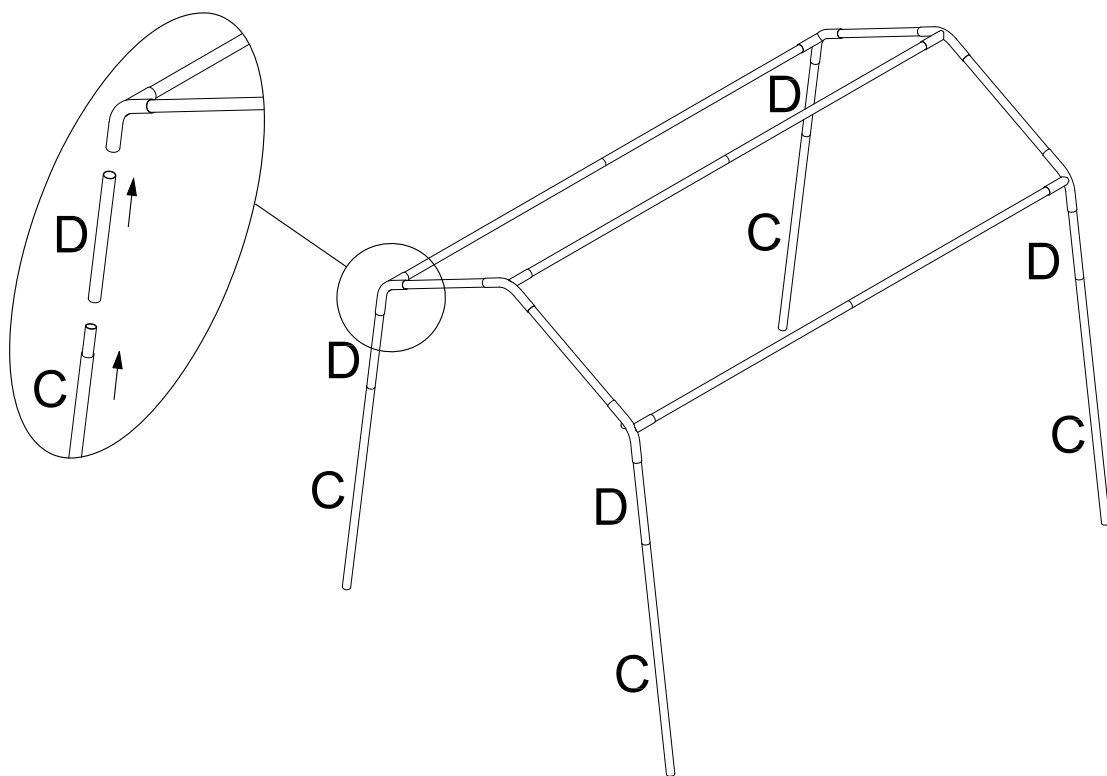

### Features:

- 6' x 8' | 1.5" x 38mm POWDER COATED STEEL frame
- Horizontal side support bars for additional stability
- 180 gram tan polyethylene cover
- Fully Enclosed: 1 -Piece Top and Sides
- Removable Front wall
- Front End wall with Roll Up Door (three zippers)
- Solid rear end wall
- Metal Foot pad

Box Dimension: 50.8" x 13"x 9.8"  
75 lbs.

The Storage Shed offers superior protection from rain, sun and snow. Great for storing garden tools, mowers, snow blowers, snowmobiles, ATVs, pool items, or anything you need to store out of sight.

# 6' x 8' Storage Shed

Door Width: 37.4  
Door Height: 68.9"

**Brown Powder Coat Pipe & Fittings**

PART	ILLUSTRATION	QTY
A	<p>400701601</p>  <p>24.2" Long / 61.5cm - 1.5" diameter Straight Pipe</p>	4
B	<p>400701602</p>  <p>49" Long / 124.5cm - 1.5" diameter Straight Pipe</p>	5
C	<p>400701603</p>  <p>49" Long / 124.5cm - 1.5" diameter Straight Pipe with Swedge end</p>	9
D	<p>400701604</p>  <p>20.8" Long / 53cm - 1.5" diameter Straight Pipe</p>	4
E	<p>400701605</p>  <p>3 Way Shed Fitting for 1.5" diameter pipe</p>	6
F	<p>400701606</p>  <p>Angled metal footpad for 1.5" diameter pipe</p>	4
G	<p>400701680</p> 	8
H	<p>400701682</p>  <p>Bolt with Washer used 1/2" socket</p>	4
I	<p>400701683</p>  <p>Lock Bolt with Washer and Nut uses 1/2" socket</p>	4
J	<p>070019907</p>  <p>8" Ball Bungees</p>	24
L	<p>070142008</p>  <p>1 - Piece Cover with Sides and End Wall</p>	1
M	<p>070341008</p>  <p>Front End Wall with Zippered Roll Up Door</p>	1

1.

2.

3.

4.

5.

6.

7.