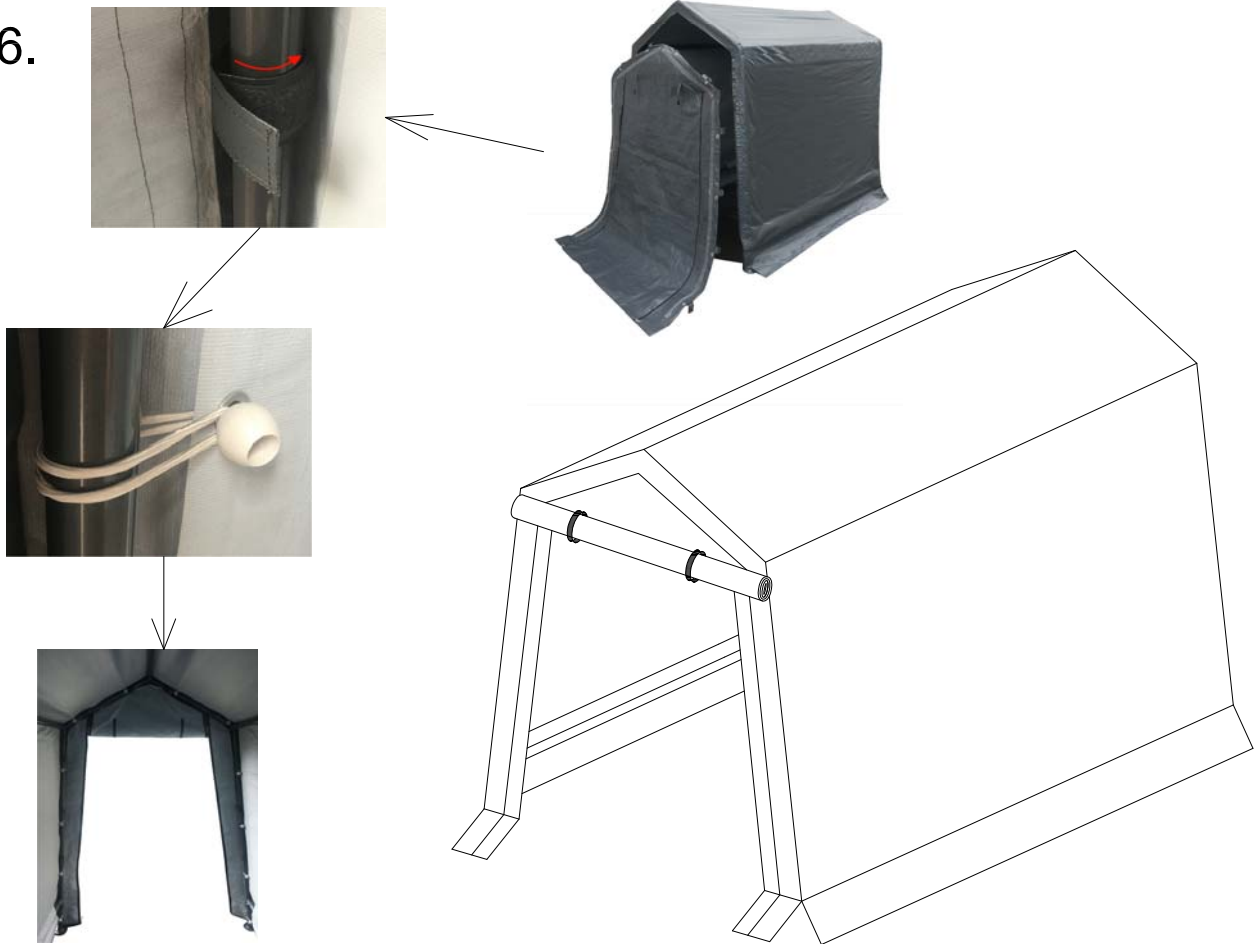

### Features:

- 6' x 8' | 1.5" x 38mm POWDER COATED STEEL frame
- Horizontal side support bars for additional stability
- 180 gram tan polyethylene cover
- Fully Enclosed: 1 -Piece Top and Sides
- Removable Front wall
- Front End wall with Roll Up Door (three zippers)
- Solid rear end wall
- Metal Foot pad

Box Dimension: 50.8" x 13"x 9.8"  
75 lbs.

The Storage Shed offers superior protection from rain, sun and snow. Great for storing garden tools, mowers, snow blowers, snowmobiles, ATVs, pool items, or anything you need to store out of sight.

# 6' x 8' Storage Shed

Door Width: 37.4  
Door Height: 68.9"

**Brown Powder Coat Pipe & Fittings**

PART	ILLUSTRATION	QTY
A	<p>400701601</p>  <p>24.2" Long / 61.5cm - 1.5" diameter Straight Pipe</p>	4
B	<p>400701602</p>  <p>49" Long / 124.5cm - 1.5" diameter Straight Pipe</p>	5
C	<p>400701603</p>  <p>49" Long / 124.5cm - 1.5" diameter Straight Pipe with Swedge end</p>	9
D	<p>400701604</p>  <p>20.8" Long / 53cm - 1.5" diameter Straight Pipe</p>	4
E	<p>400701605</p>  <p>3 Way Shed Fitting for 1.5" diameter pipe</p>	6
F	<p>400701606</p>  <p>Angled metal footpad for 1.5" diameter pipe</p>	4
G	<p>400701680</p> 	8
H	<p>400701682</p>  <p>Bolt with Washer used 1/2" socket</p>	4
I	<p>400701683</p>  <p>Lock Bolt with Washer and Nut uses 1/2" socket</p>	4
J	<p>070019907</p>  <p>8" Ball Bungees</p>	24
L	<p>070142008</p>  <p>1 - Piece Cover with Sides and End Wall</p>	1
M	<p>070341008</p>  <p>Front End Wall with Zippered Roll Up Door</p>	1

1.

2.

3.

4.

5.

6.

7.