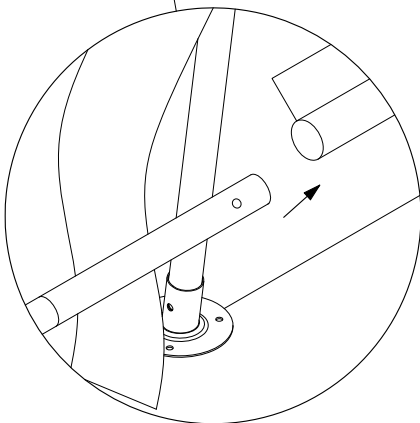

# 6' x 8' Storage Shed

Door Width: 37.4  
Door Height: 68.9"

**Brown Powder Coat Pipe & Fittings**

PART	ILLUSTRATION	QTY
A	<p>400701601</p>  <p>24.2" Long / 61.5cm - 1.5" diameter Straight Pipe</p>	4
B	<p>400701602</p>  <p>49" Long / 124.5cm - 1.5" diameter Straight Pipe</p>	5
C	<p>400701603</p>  <p>49" Long / 124.5cm - 1.5" diameter Straight Pipe with Swedge end</p>	9
D	<p>400701604</p>  <p>20.8" Long / 53cm - 1.5" diameter Straight Pipe</p>	4
E	<p>400701605</p>  <p>3 Way Shed Fitting for 1.5" diameter pipe</p>	6
F	<p>400701606</p>  <p>Angled metal footpad for 1.5" diameter pipe</p>	4
G	<p>400701680</p> 	8
H	<p>400701682</p>  <p>Bolt with Washer used 1/2" socket</p>	4
I	<p>400701683</p>  <p>Lock Bolt with Washer and Nut uses 1/2" socket</p>	4
J	<p>070019907</p>  <p>8" Ball Bungees</p>	24
L	<p>070142008</p>  <p>1 - Piece Cover with Sides and End Wall</p>	1
M	<p>070341008</p>  <p>Front End Wall with Zippered Roll Up Door</p>	1

1.

2.

3.

4.

5.

6.

7.